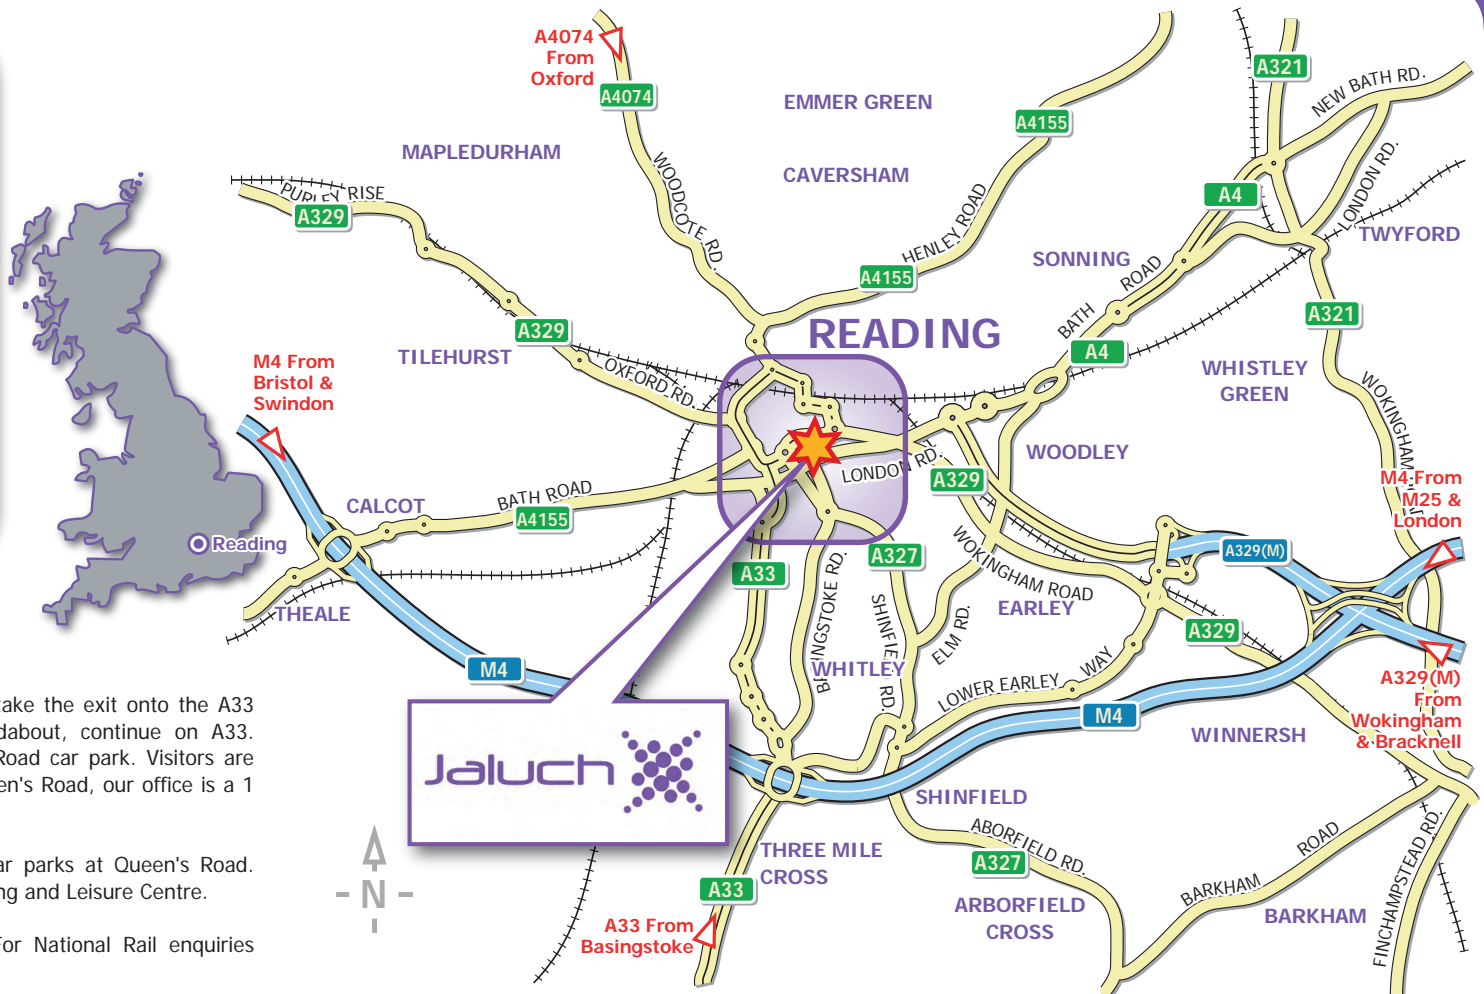

Contact details

E: help@jaluch.co.uk

W: www.jaluch.co.uk

T: 0118 934 9845

F: 0844 800 7664

Location Details

Address: 4 London Court
East Street
Reading
Berkshire
RG1 4QL

Location Map

Travel Information

From M4 Junction 11

Depart the M4 at junction 11. At the roundabout take the exit onto the A33 heading towards Reading. At the following roundabout, continue on A33. Merge onto the A329. Turn left into the Queen's Road car park. Visitors are advised to park in the town centre car park at Queen's Road, our office is a 1 minute walk from here.

Visitors are advised to park in the town centre car parks at Queen's Road. There is also parking available at The Oracle Shopping and Leisure Centre.

Reading Rail Station is located 0.5 miles away. For National Rail enquiries please call: 08457 48 49 50